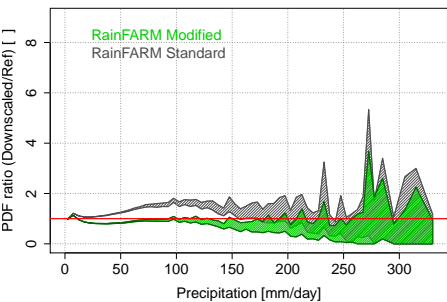

Downscaled daily precipitation – WRF

(a)

RainFARM Standard

RainFARM Modified

(b)

Low Precipitation

High Precipitation

(c)