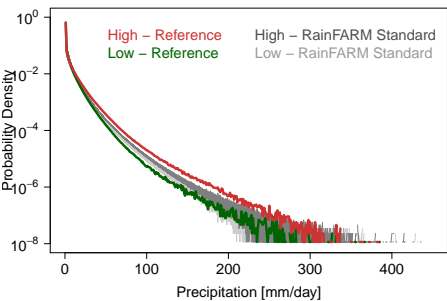

Downscaled daily precipitation – WRF

(a)

RainFARM Standard

RainFARM Modified

(b)

Low Precipitation

High Precipitation

(c)