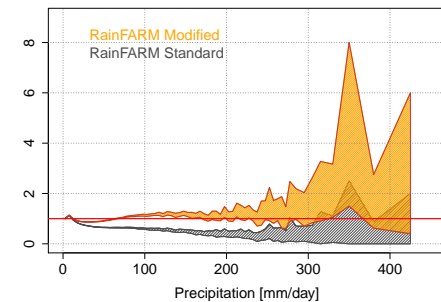

Downscaled daily precipitation – WRF

(a)

RainFARM Standard

RainFARM Modified

(b)

Low Precipitation

High Precipitation

(c)