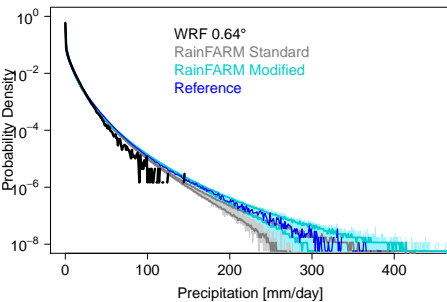

Downscaled daily precipitation – WRF

(a)

RainFARM Standard

RainFARM Modified

(b)

Low Precipitation

High Precipitation

(c)