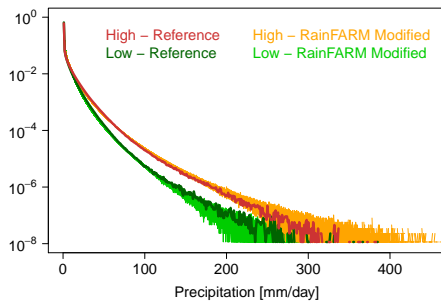

Downscaled daily precipitation – WRF

(a)

RainFARM Standard

RainFARM Modified

(b)

Low Precipitation

High Precipitation

(c)